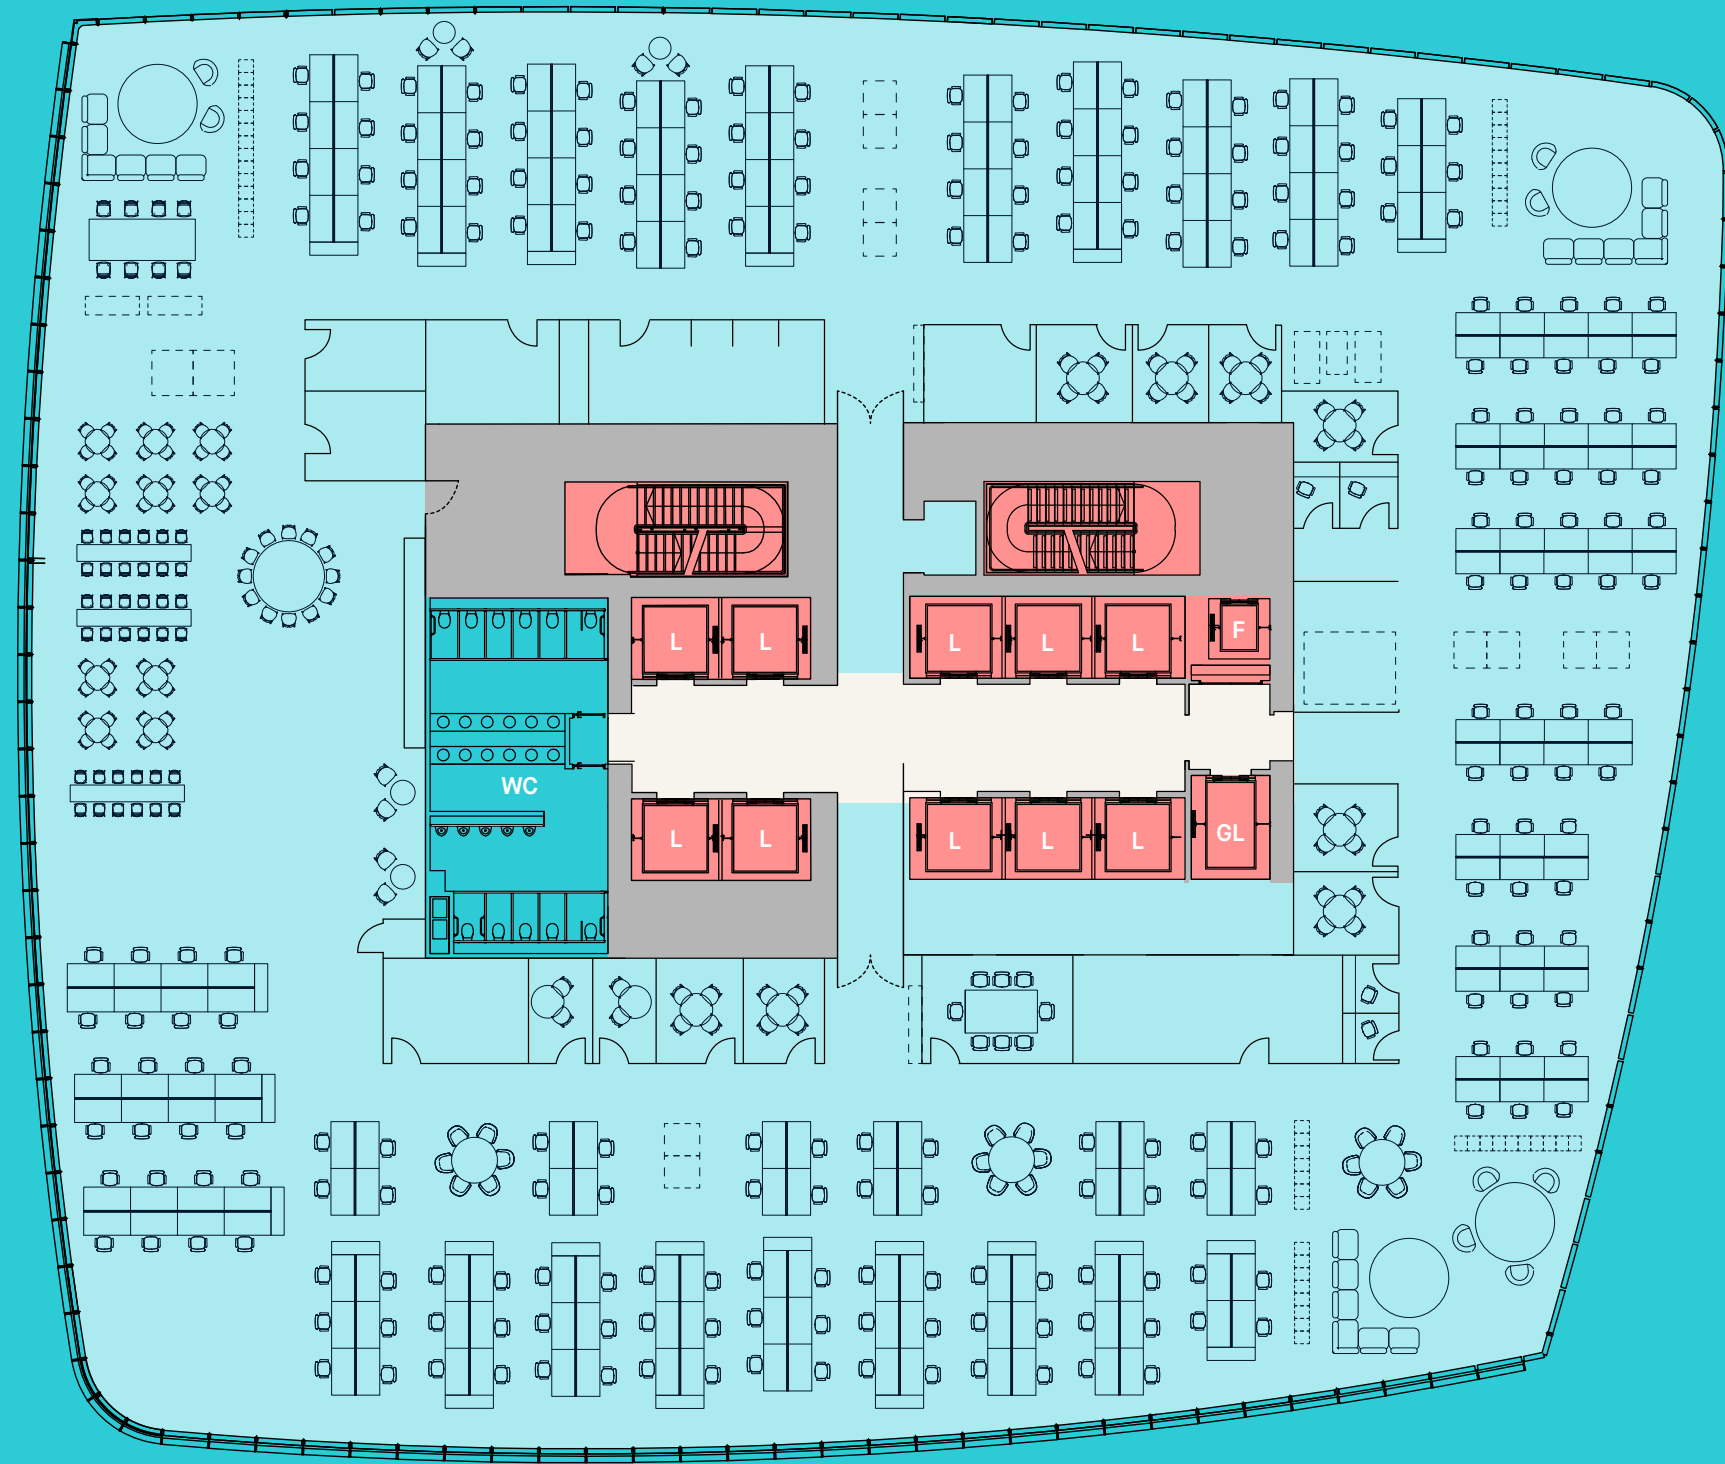

LEVEL 11
19,547 sq ft

Fully fitted space
Available from June 2025

↑ Whitechapel High Street

↑ Lemman Street

↓ Braham Park

Level 11