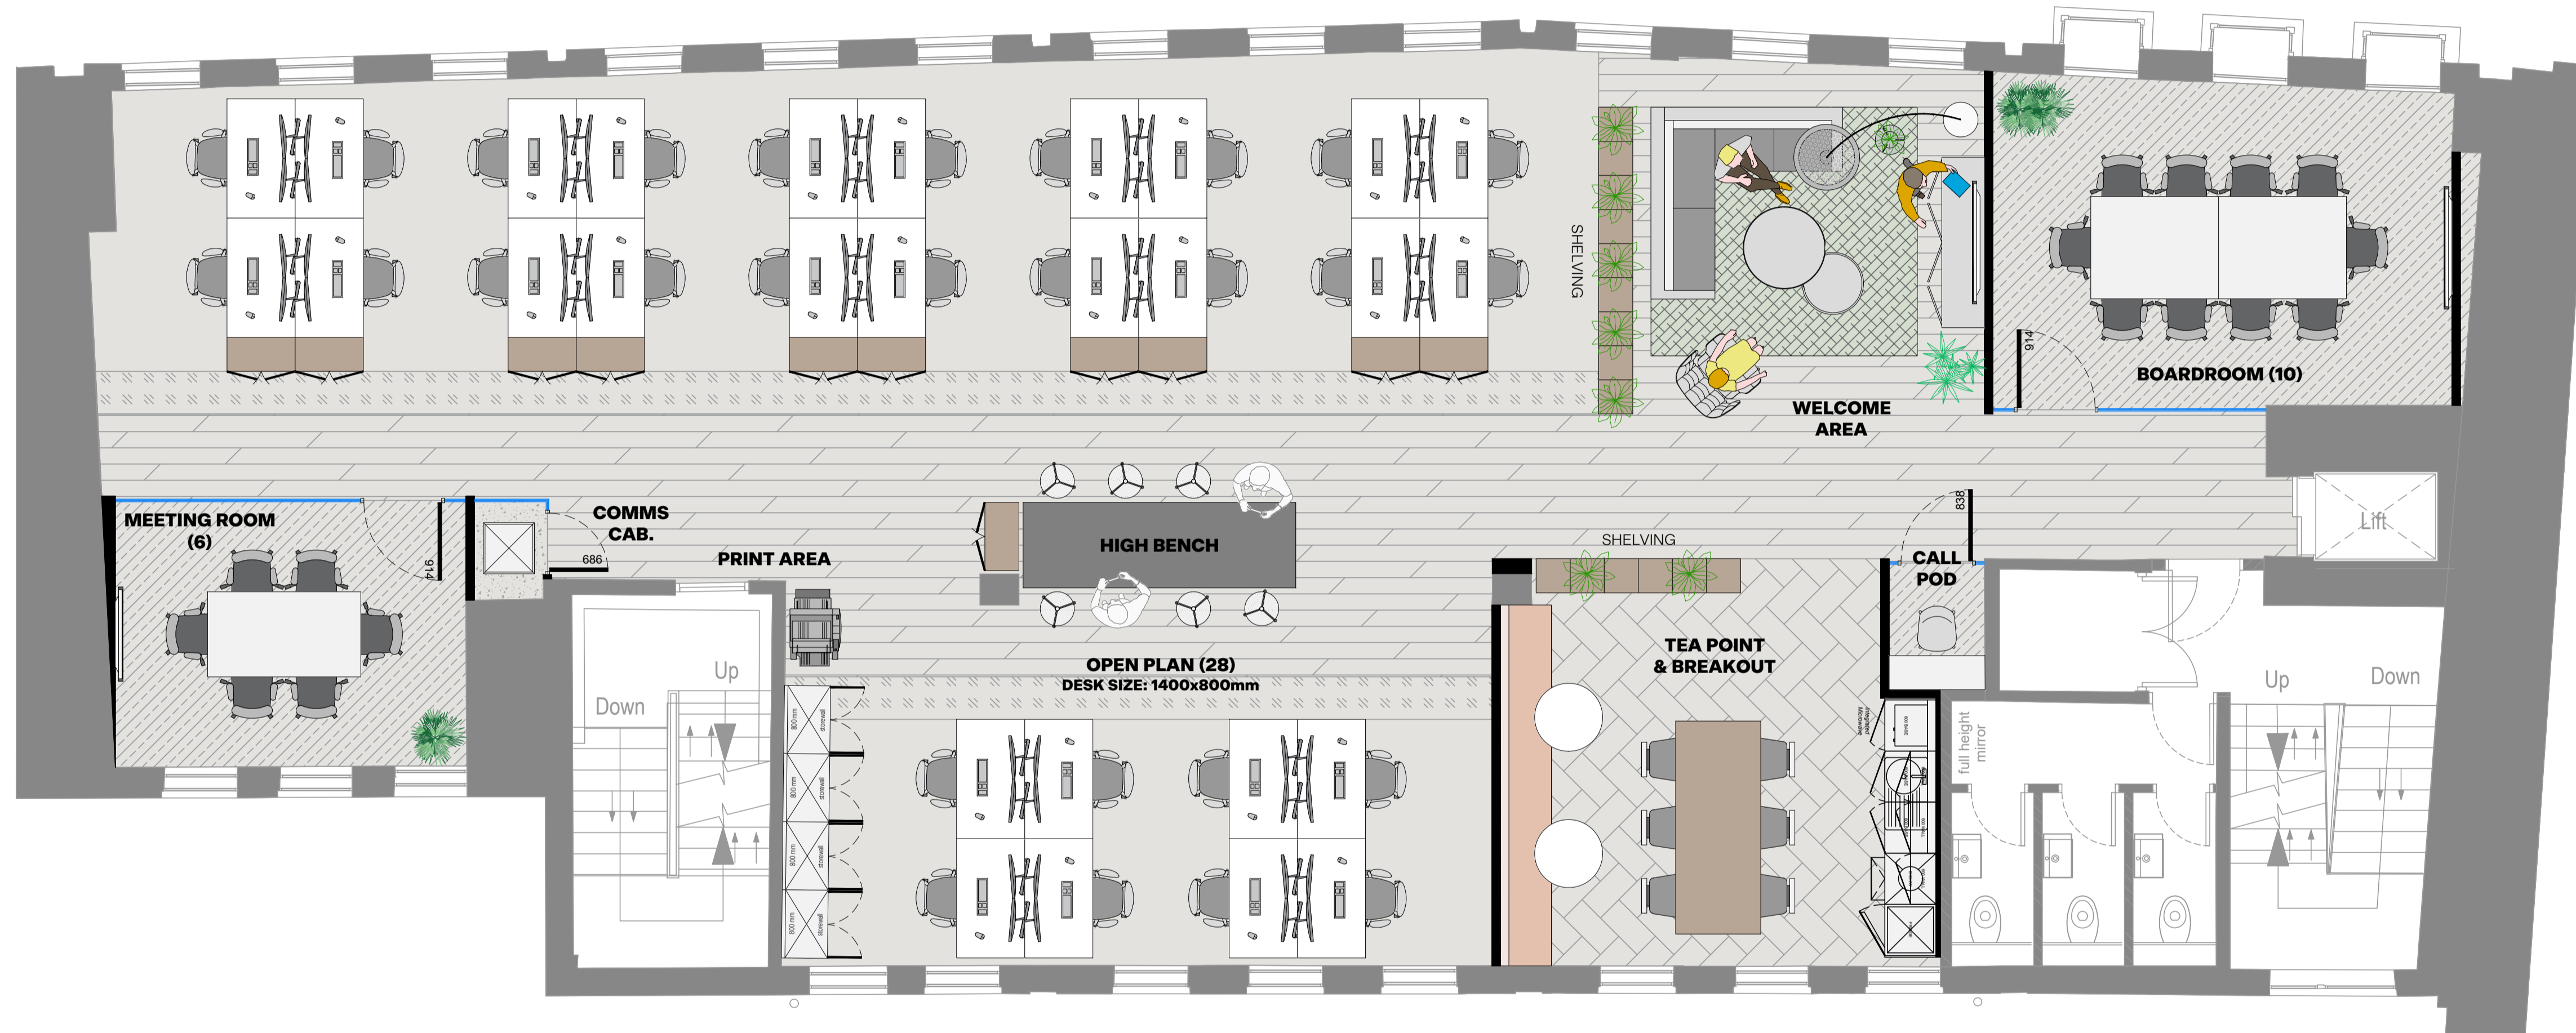

LBS

107 GRAY'S INN ROAD
LONDON
WC1X 8TZ

THIRD FLOOR

SCALE 1:50 @A1
1:100 @A3
DENSITY 1:8

28 DESKS	01 BREAKOUT AREA	01 WELCOME AREA
02 MEETING ROOMS	01 COMMS CABINET	01 CALL POD
01 TEA POINT	01 COLAB BENCH	01 PRINT AREA

SKETCH

06

20.08.21
DJ