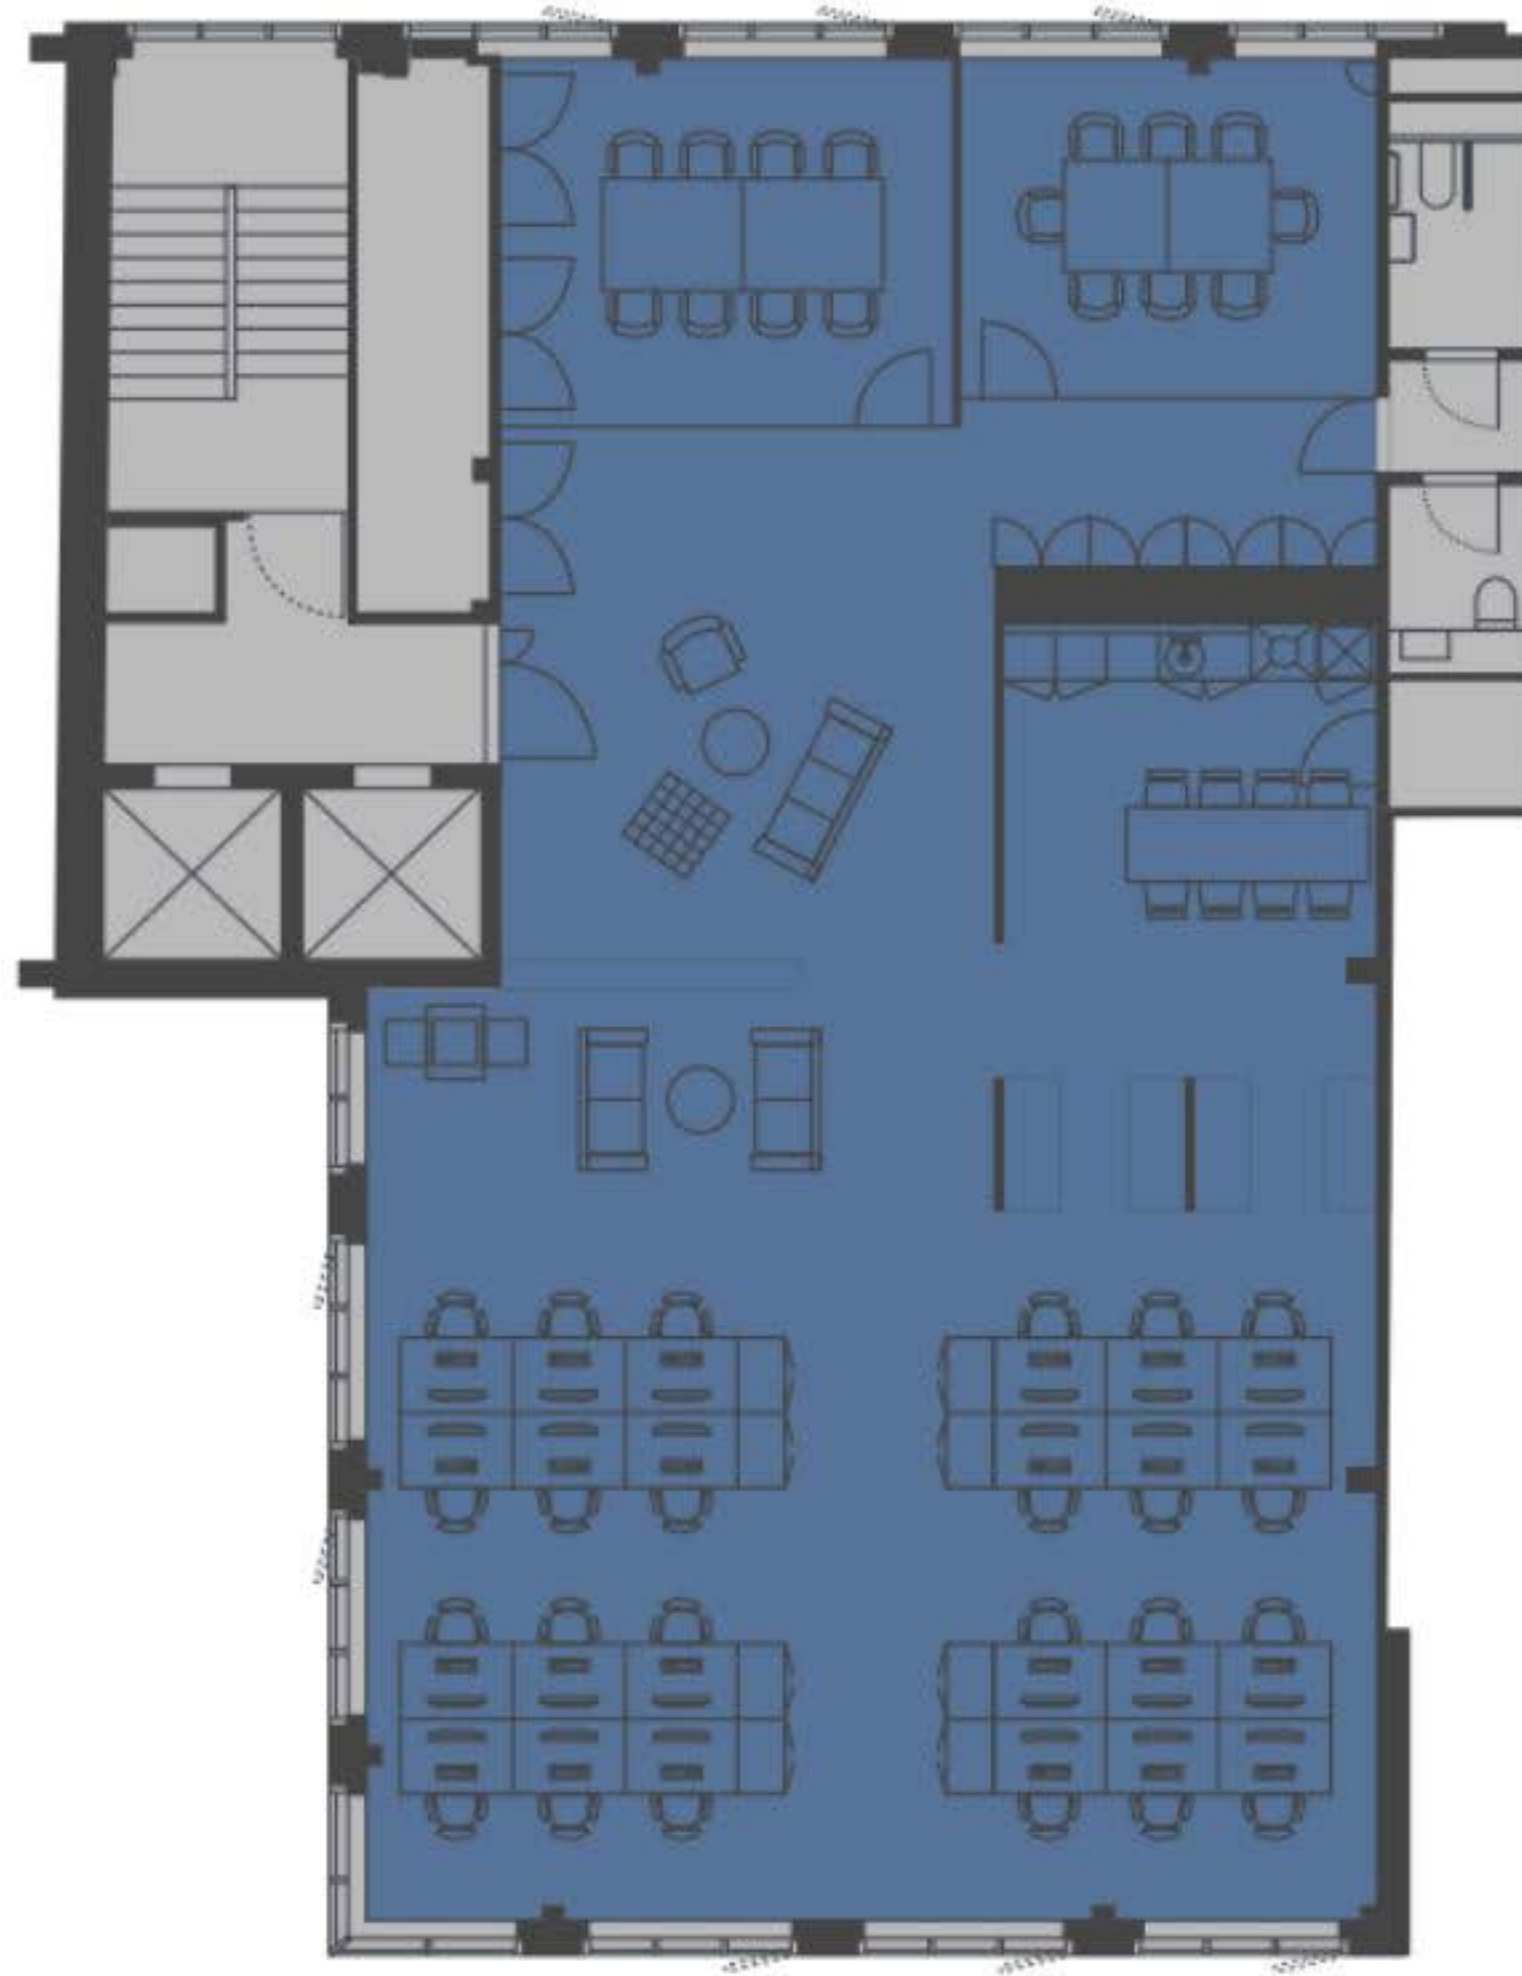

# FITTED SPACEPLAN

2,121 SQ FT / 197 SQ M

24 desks / 2 meeting rooms / 3 breakout spaces /  
kitchenette + staff area